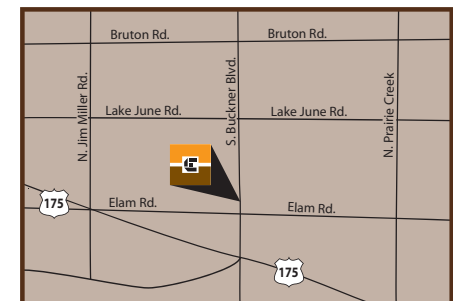

Eastfield College Pleasant Grove Campus

The Pleasant Grove Campus is a student-centered, learning community adding value to the lives of students and community residents.

Opening 2009

802 S. Buckner, Dallas