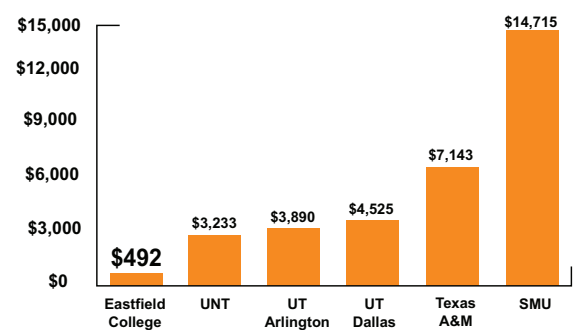

Opening 2009

Dream It . . .

Eastfield College's new 45,000 sq. ft. facility will provide educational opportunities for area residents. The Pleasant Grove Campus, opening Summer 2009, will feature:

- State-of-the-art computers
- Student-centered Learning Studios
- Electronic library
- Community room with kitchen

"The Eastfield College Pleasant Grove Campus represents access to higher education where it hasn't been before – in the neighborhood, close to home."
Dr. Wright Lassiter, DCCCD's chancellor

Quality education at an affordable cost ... just $41 per credit hour or $492 for a full course load of 12 hours.

Learn It . . .

Eastfield College's Pleasant Grove Campus will provide a variety of education and training services:

- Workforce training programs
- Continuing education (CEU's) classes
- ESL and ESOL classes
- GED training
- College Readiness courses in reading, writing and math
- Freshman-level credit courses

Live It . . .

The Pleasant Grove Campus will assist residents with obtaining skills and training needed to be successful and to provide a better living for themselves and their families.

2007 Average salaries according to the U.S. Department of Labor

Associate's Degree	$35,400
Some College, No Degree	$32,400
High School Graduate	$28,800
Some High School, No Degree	$21,400

"It is very reassuring to see Eastfield College once again lead the way in providing very necessary higher educational opportunities, for not only our Hispanic youth and business owners in Pleasant Grove, but the entire community at large."
Mr. Ralph Castro, Southeast Dallas Hispanic Chamber of Commerce President